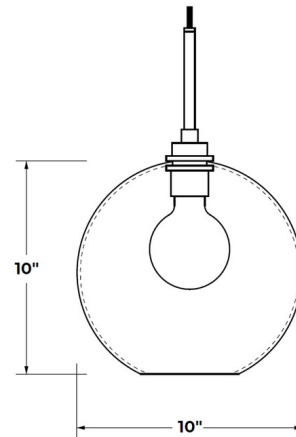

Specifications

COLOR Storm / Clear
BODY FINISH Polished Nickel
WATTAGE 5.3W
DIMMER Standard 120V
DIMENSIONS 10"W x 10"H
BULB INCLUDED 1 x G30/Medium (E26)/5.3W/120V LED
OTHER BULB OPTIONS . . 1 x Edison Globe/Medium (E26)/40W/120V Incandescent
COUNTRY OF ORIGIN United States

Technical Information

COLOR RENDERING 90 CRI
LAMP COLOR 2200K
LUMENS/WATT 66.04
LUMINOUS FLUX 350 lumens

Shown in polished nickel / storm / clear

CLICK TO VIEW PRODUCT

Notes: