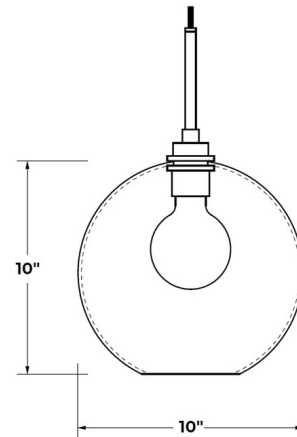

Specifications

COLOR Storm / Clear
BODY FINISH Polished Nickel
WATTAGE 5.3W
DIMMER Standard 120V
DIMENSIONS 10"W x 10"H
BULB INCLUDED 1 x G30/Medium (E26)/5.3W/120V LED
OTHER BULB OPTIONS . . 1 x Edison Globe/Medium (E26)/40W/120V Incandescent
COUNTRY OF ORIGIN United States

Technical Information

COLOR RENDERING 90 CRI
LAMP COLOR 2200K
LUMENS/WATT 66.04
LUMINOUS FLUX 350 lumens

Shown in polished nickel / storm / clear

CLICK TO VIEW PRODUCT

Notes: