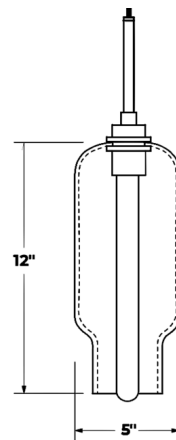

Shown in polished nickel / fig

CLICK TO VIEW PRODUCT

Notes: