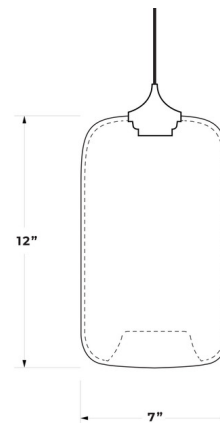

### Specifications

COLOR	Crystal
BODY FINISH	Polished Nickel
WATTAGE	5.5W
DIMMER	Standard 120V
DIMENSIONS	7"W x 12"H
BULB INCLUDED	1x T8/Medium (E26)/5.5W/120V LED
COUNTRY OF ORIGIN	United States

### Technical Information

COLOR RENDERING	90 CRI
LAMP COLOR	2200K
LUMENS/WATT	63.64
LUMINOUS FLUX	350 lumens

Shown in polished nickel / crystal

CLICK TO VIEW PRODUCT

Notes: