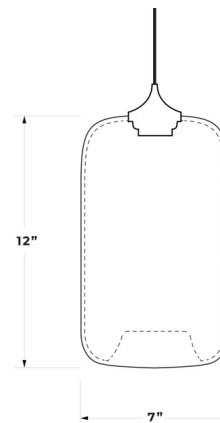

CLICK TO VIEW PRODUCT

Notes: