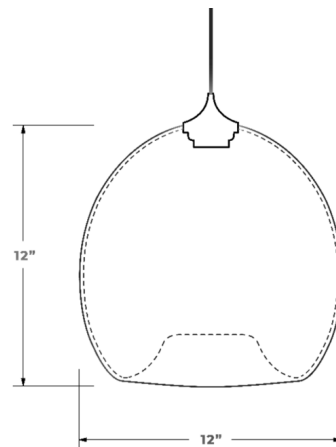

CLICK TO VIEW PRODUCT

Notes: