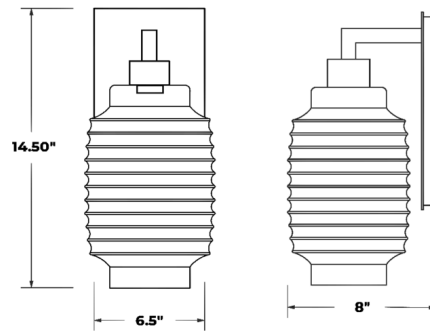

Specifications

COLOR Moss
BODY FINISH Polished Nickel
WATTAGE 2W
DIMMER Low Voltage Electronic
DIMENSIONS 6.5"W x 14.5"H x 8"D
BULB INCLUDED 1 x T10/Medium (E26)/2W/120V LED
COUNTRY OF ORIGIN United States

Technical Information

PRODUCT DIMENSIONS Backplate: 5.5"W x 10"H
COLOR RENDERING 90 CRI
LAMP COLOR 2200K
LUMENS/WATT 80.00
LUMINOUS FLUX 160 lumens

Shown in polished nickel / moss

CLICK TO VIEW PRODUCT

Notes: