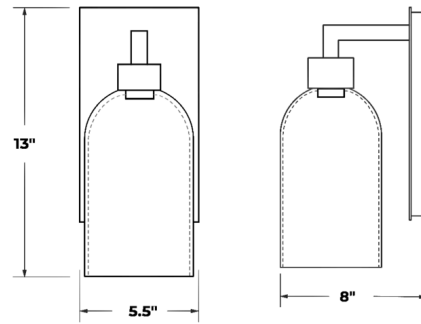

Specifications

COLOR Blush
BODY FINISH Polished Nickel
WATTAGE 2W
DIMMER Low Voltage Electronic
DIMENSIONS 5.5"W x 10.5"H x 8"D
BULB INCLUDED 1 x T10/Medium (E26)/2W/120V LED
COUNTRY OF ORIGIN United States

Technical Information

PRODUCT DIMENSIONS Backplate: 5.5"W x 10"H
COLOR RENDERING 90 CRI
LAMP COLOR 2200K
LUMENS/WATT 80.00
LUMINOUS FLUX 160 lumens

Shown in polished nickel / blush

CLICK TO VIEW PRODUCT

Notes: