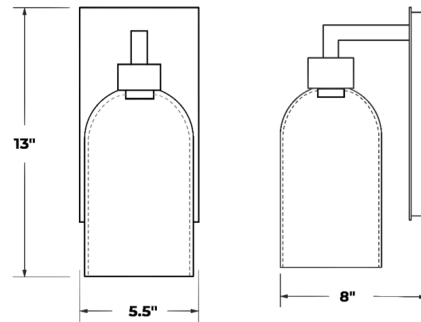

Specifications

COLOR Blush
BODY FINISH Polished Nickel
WATTAGE 2W
DIMMER Low Voltage Electronic
DIMENSIONS 5.5"W x 10.5"H x 8"D
BULB INCLUDED 1 x T10/Medium (E26)/2W/120V LED
COUNTRY OF ORIGIN United States

Technical Information

PRODUCT DIMENSIONS Backplate: 5.5"W x 10"H
COLOR RENDERING 90 CRI
LAMP COLOR 2200K
LUMENS/WATT 80.00
LUMINOUS FLUX 160 lumens

Shown in polished nickel / blush

CLICK TO VIEW PRODUCT

Notes: