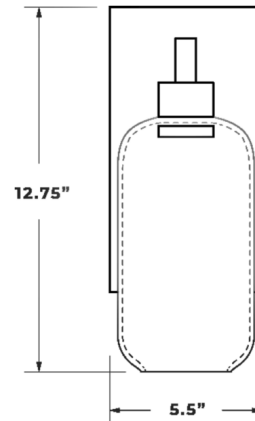

Specifications

COLOR	Crystal
BODY FINISH	Polished Nickel
WATTAGE	5.5W
DIMMER	Standard 120V
DIMENSIONS	5.5"W x 12.75"H x 8"D
BULB INCLUDED	1 x T10/Medium (E26)/5.5W/120V LED
COUNTRY OF ORIGIN	United States

Technical Information

PRODUCT DIMENSIONS	Backplate: 5.5"W x 10"H
COLOR RENDERING	90 CRI
LAMP COLOR	2200K
LUMENS/WATT	63.64
LUMINOUS FLUX	350 lumens

Shown in polished nickel / crystal

CLICK TO VIEW PRODUCT