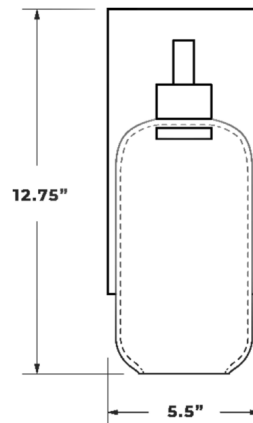

CLICK TO VIEW PRODUCT

Notes: