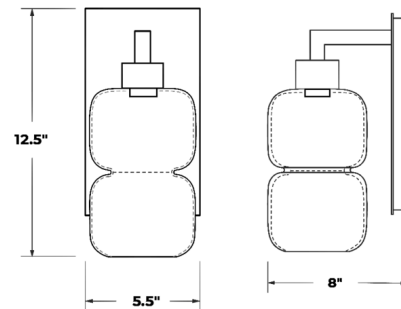

### Specifications

COLOR . . . . . Crystal Optique  
BODY FINISH . . . . . Polished Nickel  
WATTAGE . . . . . 2W  
DIMMER . . . . . Low Voltage Electronic  
DIMENSIONS . . . . . 5.5"W x 12.5"H x 8"D  
BULB INCLUDED . . . . . 1 x T10/Medium (E26)/2W/120V LED  
COUNTRY OF ORIGIN . . . . . United States

### Technical Information

PRODUCT DIMENSIONS . . . . . Backplate: 5.5"W x 10"H  
COLOR RENDERING . . . . . 90 CRI  
LAMP COLOR . . . . . 2200K  
LUMENS/WATT . . . . . 80.00  
LUMINOUS FLUX . . . . . 160 lumens