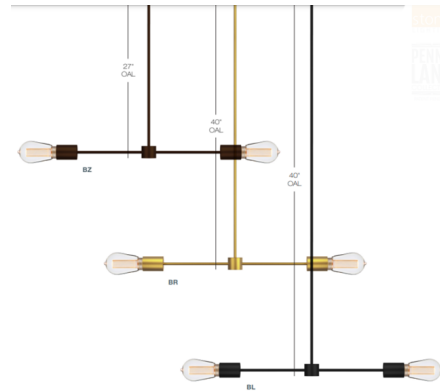

Shown in bronze