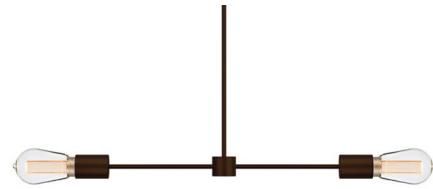

Lightology

lightology.com
866-954-4489
07-07-26

Project: _____
Company: _____
Location: _____ Fixture Type: _____
SPEC #: **STN1170631**
Approved On: _____ Approved By: _____

Bodie Penny Lane Pendant By Stone Lighting

Description

The Bodie Penny Lane Pendant brings a simple, industrial look to your interior space. The simple horizontal bar holds Edison type bulbs, casting warm shadows across your room. Note: Dimensions: Bronze finish stem length is 24 inch - Overall Height is 27 inch Black and Brass finish stem length is 37 inch - Overall height is 40 inch

Specifications

COLOR	N/A
BODY FINISH	Bronze
WATTAGE	7W
DIMMER	Standard 120V
DIMENSIONS	30"L x 27"H
BULB INCLUDED	2 x Edison ST-Shape/Medium (E26)/3.5W/120V LED

Technical Information

PRODUCT DIMENSIONS	Stem Length: 24" Overall Height: 27"
LAMP COLOR	2200K
LUMENS/WATT	68.57
LUMINOUS FLUX	240 lumens

Shown in bronze

CLICK TO VIEW PRODUCT

Notes: