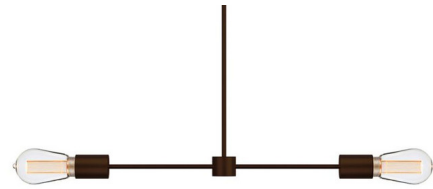

Lightology

lightology.com
866-954-4489
04-24-26

Project: _____

Company: _____

Location: _____ Fixture Type: _____

SPEC #: **STN1170631**

Approved On: _____ Approved By: _____

Bodie Penny Lane Pendant By Stone Lighting

Description

The Bodie Penny Lane Pendant brings a simple, industrial look to your interior space. The simple horizontal bar holds Edison type bulbs, casting warm shadows across your room. Note: Dimensions: Bronze finish stem length is 24 inch - Overall Height is 27 inch Black and Brass finish stem length is 37 inch - Overall height is 40 inch

Specifications

COLOR	N/A
BODY FINISH	Bronze
WATTAGE	7W
DIMMER	Standard 120V
DIMENSIONS	30"L x 27"H
BULB INCLUDED	2 x Edison ST-Shape/Medium (E26)/3.5W/120V LED

Technical Information

PRODUCT DIMENSIONS	Stem Length: 24" Overall Height: 27"
LAMP COLOR	2200K
LUMENS/WATT	68.57
LUMINOUS FLUX	240 lumens

Shown in bronze

CLICK TO VIEW PRODUCT

Notes: