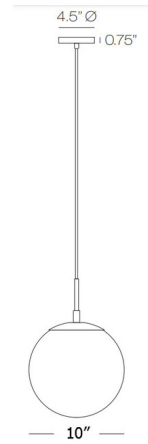

Description

The Venus Pendant brings a clean classic look to your interior space. The smooth glass globe is complemented by a steel cap and casts warm shadows across your room. Canopy: 4.5 inch diameter.

Specifications

COLOR Opal
BODY FINISH Satin Nickel
WATTAGE 10W
DIMMER Standard 120V
DIMENSIONS 10"W x 10"H
BULB NOT INCLUDED 1 x A19/Medium (E26)/10W/120V LED

Shown in satin nickel / opal

CLICK TO VIEW PRODUCT