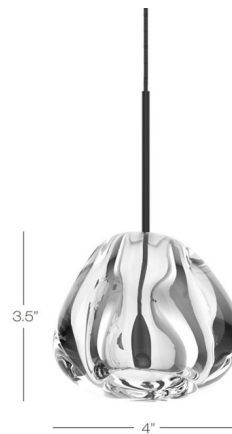

CLICK TO VIEW PRODUCT

Notes: