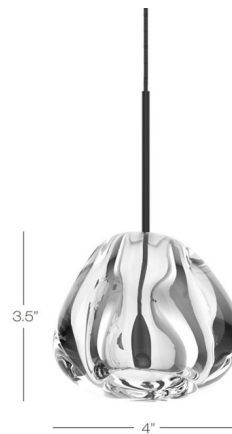

## Blob II LED Pendant By Stone Lighting

### Description

The Blob II LED Pendant adds a clean beauty to your interior space. The hand crafted blown glass offers a unique look from every angle, and casts warm shadows across your room. Use alone or group together for your own look. Canopy: 4 inch diameter.

### Specifications

COLOR . . . . . Smoke  
BODY FINISH . . . . . Black  
WATTAGE . . . . . 2W  
DIMMER . . . . . Low Voltage Electronic  
DIMENSIONS . . . . . 4"W x 3.5"H  
BULB NOT INCLUDED . . . . . 1 x JC/G4 (bipin)/2W/12V LED

### Technical Information

PRODUCT DIMENSIONS . . . . . Adjustable Cable Length: 96"  
LUMENS/WATT . . . . . 55.00  
LUMINOUS FLUX . . . . . 110 lumens

Shown in black / smoke

CLICK TO VIEW PRODUCT

Notes: