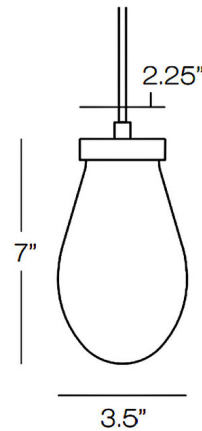

CLICK TO VIEW PRODUCT

Notes: