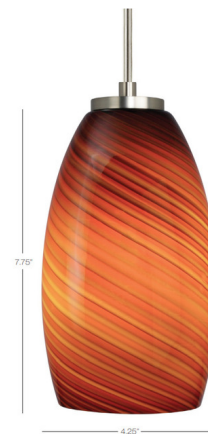

Shown in satin nickel / amber

CLICK TO VIEW PRODUCT

Notes: