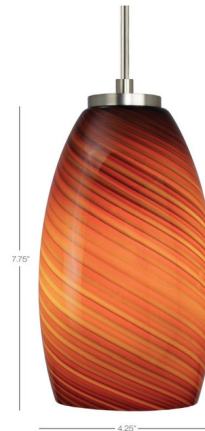

## Java A19 Pendant By Stone Lighting

### Description

The Java A19 Pendant adds a clean decorative look to your interior space. The cased blown glass with an optic swirl casts warm shadows across your room. Canopy: 4.3 inch diameter.

Shown in satin nickel / amber