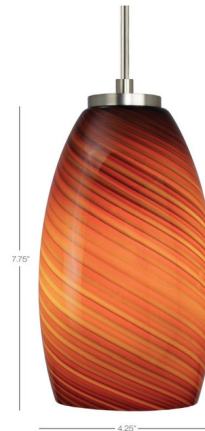

Lightology

lightology.com
866-954-4489
05-24-26

Project: _____

Company: _____

Location: _____ Fixture Type: _____

SPEC #: **STN1171691**

Approved On: _____ Approved By: _____

Java A19 Pendant By Stone Lighting

Description

The Java A19 Pendant adds a clean decorative look to your interior space. The cased blown glass with an optic swirl casts warm shadows across your room. Canopy: 4.3 inch diameter.

Shown in satin nickel / amber

Specifications

COLOR	Amber
BODY FINISH	Satin Nickel
WATTAGE	60W
DIMMER	Standard 120V
DIMENSIONS	4.25"W x 7.75"H
BULB NOT INCLUDED	1 x A19/Medium (E26)/60W/120V Incandescent

CLICK TO VIEW PRODUCT

Notes: