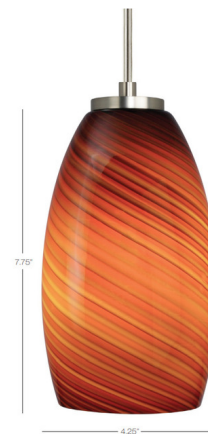

### Description

The Java Pendant adds a clean decorative look to your interior space. The cased blown glass with an optic swirl casts warm shadows across your room. Canopy: 4.3 inch diameter. Note: Amber is not available in Bronze with a halogen bulb. Mocha is not available with a Polished Nickel finish.

### Specifications

COLOR	Mocha
BODY FINISH	Bronze
WATTAGE	35W
DIMMER	Low Voltage Electronic
DIMENSIONS	4.25"W x 7.75"H
BULB INCLUDED	1 x JC/G4 (bipin)/35W/12V Halogen

### Technical Information

LUMENS/WATT	20.00
LUMINOUS FLUX	700 lumens

Shown in satin nickel / mocha

CLICK TO VIEW PRODUCT

Notes: