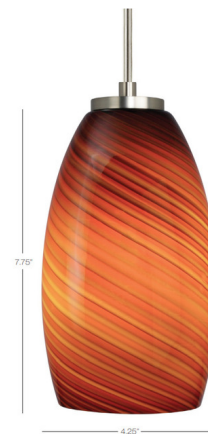

Description

The Java Pendant adds a clean decorative look to your interior space. The cased blown glass with an optic swirl casts warm shadows across your room. Canopy: 4.3 inch diameter. Note: Amber is not available in Bronze with a halogen bulb. Mocha is not available with a Polished Nickel finish.

Specifications

COLOR	Mocha
BODY FINISH	Satin Nickel
WATTAGE	3W
DIMMER	Low Voltage Electronic
DIMENSIONS	4.25"W x 7.75"H
BULB INCLUDED	1 x JC/G4 (bipin)/3W/12V LED

Technical Information

LUMENS/WATT	73.33
LUMINOUS FLUX	220 lumens

Shown in satin nickel / mocha

CLICK TO VIEW PRODUCT

Notes: