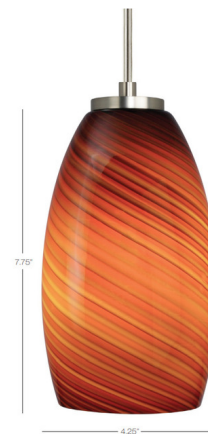

CLICK TO VIEW PRODUCT

Notes: