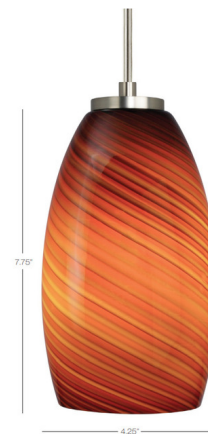

Description

The Java Pendant adds a clean decorative look to your interior space. The cased blown glass with an optic swirl casts warm shadows across your room. Canopy: 4.3 inch diameter. Note: Amber is not available in Bronze with a halogen bulb. Mocha is not available with a Polished Nickel finish.

Specifications

COLOR	Opal
BODY FINISH	Bronze
WATTAGE	3W
DIMMER	Low Voltage Electronic
DIMENSIONS	4.25"W x 7.75"H
BULB INCLUDED	1 x JC/G4 (bipin)/3W/12V Halogen

Technical Information

LUMENS/WATT	73.33
LUMINOUS FLUX	220 lumens

Shown in satin nickel / opal

CLICK TO VIEW PRODUCT

Notes: