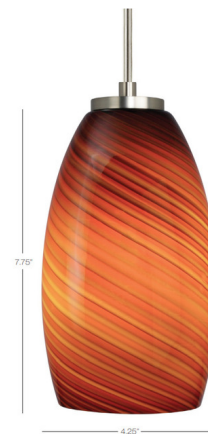

Shown in satin nickel / opal

CLICK TO VIEW PRODUCT

Notes: