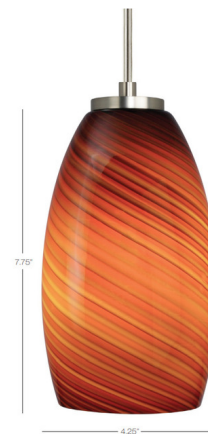

Description

The Java Pendant adds a clean decorative look to your interior space. The cased blown glass with an optic swirl casts warm shadows across your room. Canopy: 4.3 inch diameter. Note: Amber is not available in Bronze with a halogen bulb. Mocha is not available with a Polished Nickel finish.

Specifications

COLOR	Opal
BODY FINISH	Satin Nickel
WATTAGE	35W
DIMMER	Low Voltage Electronic
DIMENSIONS	4.25"W x 7.75"H
BULB INCLUDED	1 x JC/G4 (bipin)/35W/12V Halogen

Technical Information

LUMENS/WATT	20.00
LUMINOUS FLUX	700 lumens

Shown in satin nickel / opal

CLICK TO VIEW PRODUCT

Notes: