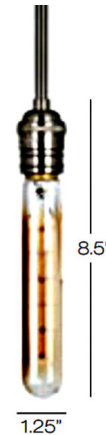

Lightology

lightology.com
866-954-4489
07-08-26

Project: _____

Company: _____

Location: _____ Fixture Type: _____

SPEC #: **STN1172284**

Approved On: _____ Approved By: _____

Retro Tubular II Pendant

By Stone Lighting

Description

The Retro Tubular II Pendant brings a clean industrial vibe to your interior space. The smooth frame holds the bare bulb, casting warm shadows across your room. Perfect alone, or group together for your own unique look. Canopy: 4.3 inch diameter.

Specifications

COLOR N/A
BODY FINISH Bronze
WATTAGE 30W
DIMMER Standard 120V
DIMENSIONS 1.25"W x 8.5"H
BULB NOT INCLUDED 1 x Edison Tube/Medium (E26)/30W/120V Incandescent

Technical Information

PRODUCT DIMENSIONS Adjustable Black Cable Length: 96"

Shown in bronze

CLICK TO VIEW PRODUCT

Notes: