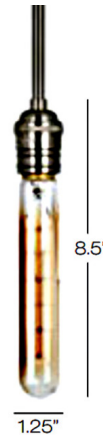

Lightology

lightology.com
866-954-4489
04-25-26

Project: _____

Company: _____

Location: _____ Fixture Type: _____

SPEC #: **STN1172284**

Approved On: _____ Approved By: _____

Retro Tubular II Pendant

By Stone Lighting

Description

The Retro Tubular II Pendant brings a clean industrial vibe to your interior space. The smooth frame holds the bare bulb, casting warm shadows across your room. Perfect alone, or group together for your own unique look. Canopy: 4.3 inch diameter.

Specifications

COLOR N/A
BODY FINISH Bronze
WATTAGE 30W
DIMMER Standard 120V
DIMENSIONS 1.25"W x 8.5"H
BULB NOT INCLUDED 1 x Edison Tube/Medium (E26)/30W/120V Incandescent

Technical Information

PRODUCT DIMENSIONS Adjustable Black Cable Length: 96"

Shown in bronze

CLICK TO VIEW PRODUCT

Notes: