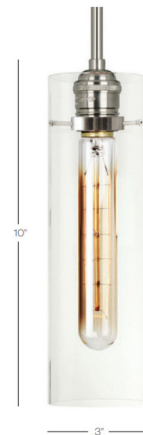

Description

The Retro Kitchen Tubular Pendant brings a clean industrial vibe to your interior space. The smooth frame holds the bulb and is surrounded by a crisp glass cylinder, casting warm shadows across your room. Perfect alone, or group together for your own unique look. Canopy: 4.3 inch diameter.

Specifications

COLOR Clear
BODY FINISH Satin Nickel
WATTAGE 6W
DIMMER Standard 120V
DIMENSIONS 3"W x 10"H
BULB NOT INCLUDED 1 x T10/Medium (E26)/6W/120V LED

Technical Information

PRODUCT DIMENSIONS Adjustable Black Cable Length: 96"
LAMP COLOR 2700K
LUMENS/WATT 83.33
LUMINOUS FLUX 500 lumens

Shown in satin nickel / clear

CLICK TO VIEW PRODUCT

Notes: