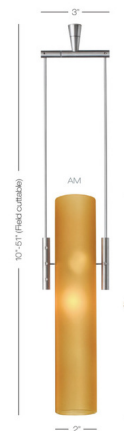

Description

The Top 1 Pendant adds a simple beauty to your interior space. The Italian borosilicate glass diffuser is held by adjustable rods, and cast warm shadows across your room. Canopy: 4.3 inch diameter.

Specifications

COLOR Amber
BODY FINISH Satin Nickel
WATTAGE 20W
DIMMER Low Voltage Electronic
DIMENSIONS 2"W x 8"H
BULB INCLUDED 1 x JCD/G4 (bipin)/20W/120V Halogen

Technical Information

PRODUCT DIMENSIONS Min/Max Adjustable Length: 10" - 51"
LUMENS/WATT 17.50
LUMINOUS FLUX 350 lumens

Shown in satin nickel / amber

CLICK TO VIEW PRODUCT

Notes: