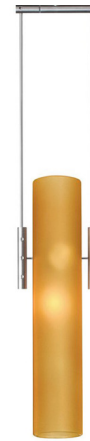

Lightology

lightology.com
866-954-4489
05-25-26

Project: _____

Company: _____

Location: _____ Fixture Type: _____

SPEC #: **STN1172476**

Approved On: _____ Approved By: _____

Top 1 Pendant By Stone Lighting

Description

The Top 1 Pendant adds a simple beauty to your interior space. The Italian borosilicate glass diffuser is held by adjustable rods, and cast warm shadows across your room. Canopy: 4.3 inch diameter.

Specifications

COLOR Amber
BODY FINISH Satin Nickel
WATTAGE 20W
DIMMER Low Voltage Electronic
DIMENSIONS 2"W x 8"H
BULB INCLUDED 1 x JCD/G4 (bipin)/20W/120V Halogen

Technical Information

PRODUCT DIMENSIONS Min/Max Adjustable Length: 10" - 51"
LUMENS/WATT 17.50
LUMINOUS FLUX 350 lumens

Shown in satin nickel / amber

CLICK TO VIEW PRODUCT

Notes: