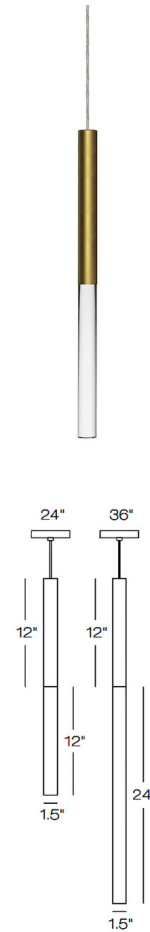

Lightology

lightology.com
866-954-4489
04-25-26

Project: _____

Company: _____

Location: _____ Fixture Type: _____

SPEC #: **STN1172659**

Approved On: _____ Approved By: _____

Acrylic Cylinders Pendant By Stone Lighting

Description

The Acrylic Cylinders Pendant adds a clean beauty to your interior space. The smooth steel frame is complemented by an acrylic cylinder that casts warm shadows across your room. Use alone or group together, in varying sizes, for your own unique look. Canopy: 4.5 inch diameter.

Specifications

COLOR	Clear
BODY FINISH	Gold
WATTAGE	12W
DIMMER	Standard 120V
DIMENSIONS	1.5"W x 24"H
INTEGRATED LED MODULE	1 x LED/12W/120V LED

Technical Information

PRODUCT DIMENSIONS	Adjustable Cable Length: 96"
COLOR RENDERING	90 CRI
LAMP COLOR	3000K
LUMENS/WATT	66.67
LUMINOUS FLUX	800 lumens

Shown in gold / clear

CLICK TO VIEW PRODUCT

Notes: