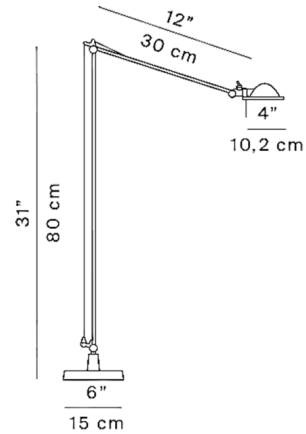

By Luceplan

Description

The Berenice Floor Lamp features fluid movement of the jointed arms and 360 degree rotation of the head, making it possible to adjust the direction of the beam. Die-cast aluminum structure and base. The parabolic reflector in pressed glass (Satin White, Rose, Sage Green, or Yellow) or metal (Black, Brass, or Aluminum) directs light into a concentrated beam that is perfectly suited for task lighting. Note: Reflector included.

Shown in aluminum / aluminum

Specifications

COLOR	Aluminum
BODY FINISH	Aluminum
WATTAGE	2W
DIMMER	N/A
DIMENSIONS	6"W x 31"H x 12"D
BULB INCLUDED	1 x JC/G4 (bipin)/2W/12V LED
COUNTRY OF ORIGIN	Italy

CLICK TO VIEW PRODUCT