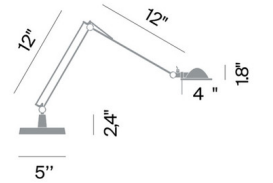

### Description

The Berenice Desk Lamp features fluid movement of the jointed arms and 360 degree rotation of the head, making it possible to adjust the direction of the beam. The parabolic reflector directs light into a concentrated beam that is perfectly suited for task lighting. Die-cast aluminum structure and base finish in Black or Aluminum. Parabolic reflector in pressed glass or metal. On/off switch on head. Note: Reflector included.

### Specifications

COLOR	Black
BODY FINISH	Black
WATTAGE	2W
DIMMER	N/A
DIMENSIONS	5.3"W x 12"H x 12"D
BULB INCLUDED	1 x JC/G4 (bipin)/2W/12V LED
COUNTRY OF ORIGIN	Italy