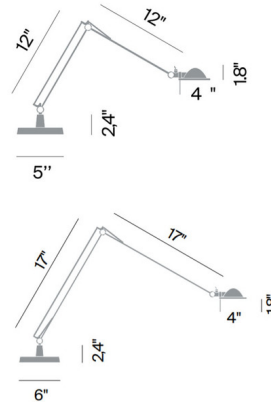

Shown in black / black

CLICK TO VIEW PRODUCT

Notes: