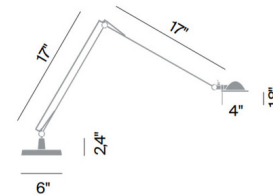

### Description

The Berenice Desk Lamp features fluid movement of the jointed arms and 360 degree rotation of the head, making it possible to adjust the direction of the beam. The parabolic reflector directs light into a concentrated beam that is perfectly suited for task lighting. Die-cast aluminum structure and base finish in Black or Aluminum. Parabolic reflector in pressed glass or metal. On/off switch on head. Note: Reflector included.

### Specifications

COLOR	Black
BODY FINISH	Black
WATTAGE	2W
DIMMER	N/A
DIMENSIONS	5.3"W x 12"H x 12"D
BULB INCLUDED	1 x JC/G4 (bipin)/2W/12V LED
COUNTRY OF ORIGIN	Italy