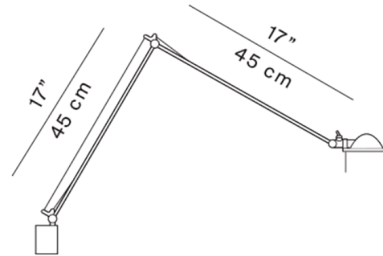

By Luceplan

Description

The Berenice Wall Sconce features fluid movement of the jointed arms and 360 degree rotation of the head to adjust the direction of the beam. The parabolic reflector in metal or pressed glass directs light into a concentrated beam that is perfectly suited for task lighting. Die-cast aluminum structure and bracket finish in Black or Aluminum with cord and plug. On/off switch on head. Note: Reflector included.

Shown in black / yellow glass

Specifications

COLOR	Yellow Glass
BODY FINISH	Black
WATTAGE	2W
DIMMER	N/A
DIMENSIONS	4"W x 17"H x 17"D
BULB INCLUDED	1 x JC/G4 (bipin)/2W/12V LED
COUNTRY OF ORIGIN	Italy

Technical Information