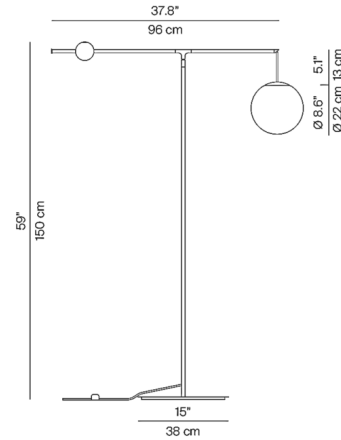

By Luceplan

Description

The Malamata Floor Lamp takes its name from the Hebrew words for up and down in reference to its adjustable diffuser. The spherical counterweight on the lamps's crossbar can be moved from side to side, causing the opal glass globe diffuser to raise and lower as the bar tilts. Malamata's silhouette is comprised of simple geometric forms for a contemporary look that will also complement more traditional decor styles. Dimmer switch located on cord.

Shown in matte black / opal

Specifications

COLOR	Opal
BODY FINISH	Matte Black
WATTAGE	15W
DIMMER	Included
DIMENSIONS	37.8"W x 59"H x 15"D
BULB NOT INCLUDED	1 x T6/Candelabra (E12)/15W/120V LED
COUNTRY OF ORIGIN	Italy