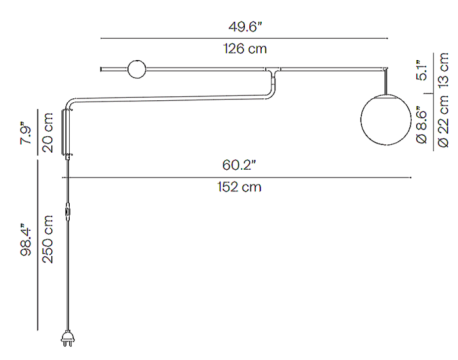

Description

The Malamata Wall Light takes its name from the Hebrew words for up and down in reference to its adjustable diffuser. Features two articulated arms with a spherical counterweight on the lamps's crossbar that can be moved from side to side, causing the opal glass globe diffuser to raise and lower as the bar tilts. Malamata's silhouette is comprised of simple geometric forms for a contemporary look that will also complement more traditional decor styles. Dimmer switch located on cord.

Specifications

COLOR Opal
 BODY FINISH Matte Black
 WATTAGE 15W
 DIMMER Included
 DIMENSIONS 60.2"W x 7.9"H x 8.6"D
 BULB NOT INCLUDED 1 x T6/Candelabra (E12)/15W/120V LED
 COUNTRY OF ORIGIN Italy

CLICK TO VIEW PRODUCT