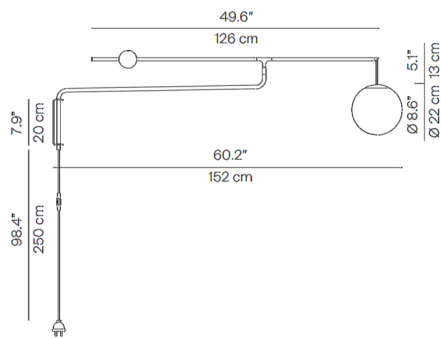

Description

The Malamata Wall Light takes its name from the Hebrew words for up and down in reference to its adjustable diffuser. Features two articulated arms with a spherical counterweight on the lamps's crossbar that can be moved from side to side, causing the opal glass globe diffuser to raise and lower as the bar tilts. Malamata's silhouette is comprised of simple geometric forms for a contemporary look that will also complement more traditional decor styles. Dimmer switch located on cord.

Specifications

COLOR	Opal
BODY FINISH	Matte Black
WATTAGE	15W
DIMMER	Included
DIMENSIONS	60.2"W x 7.9"H x 8.6"D
BULB NOT INCLUDED	1 x T6/Candelabra (E12)/15W/120V LED
COUNTRY OF ORIGIN	Italy

CLICK TO VIEW PRODUCT