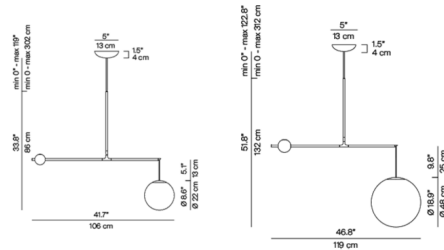

CLICK TO VIEW PRODUCT