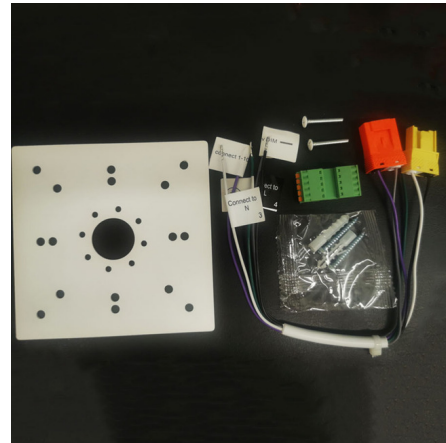

Lightology

lightology.com
866-954-4489
05-24-26

Project: _____

Company: _____

Location: _____ Fixture Type: _____

SPEC #: **OKT1172930**

Approved On: _____ Approved By: _____

Meta Surface Ceiling / Wall Mount Accessory Kit

By OKT Lighting

Description

The Meta Surface Mount Accessory Kit is designed for use on ceiling or wall mount installation of OKT Meta Surface Mount fixtures. Accessory kit includes 1 square junction box cover plate and one 1 foot power feed.

Shown in white

Specifications

COLOR	N/A
BODY FINISH	White
WATTAGE	N/A
DIMMER	N/A
DIMENSIONS	4.5"W
BULB	N/A

CLICK TO VIEW PRODUCT

Notes: