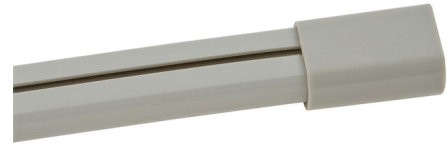

## Flex Track 48 Inch Accessory Rail By George Kovacs

### Description

48 Inch Accessory Rail designed for use with George Kovacs 120V Flex Track Light Rail Kit.

Shown in silver

### Specifications

COLOR	N/A
BODY FINISH	Silver
WATTAGE	N/A
DIMMER	N/A
DIMENSIONS	.48"L
BULB	N/A

CLICK TO VIEW PRODUCT

Notes: