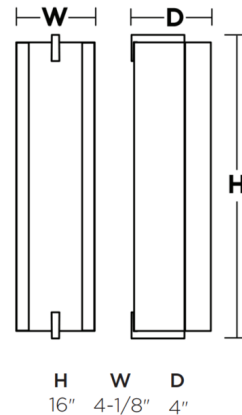

Shown in black / white