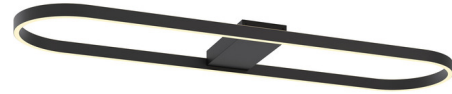

Lightology

lightology.com
866-954-4489
06-04-26

Project: _____

Company: _____

Location: _____ Fixture Type: _____

SPEC #: **AFX1173073**

Approved On: _____ Approved By: _____

Glo Semi Flush Ceiling Light By AFX

Description

Amp up the ambience in any interior setting with the Glo Semi Flush Ceiling Light. Uniquely designed, it has a long racetrack-shaped frame lined with integrated LEDs. An acrylic lens fitted in the metal frame diffuses the light evenly into a kitchen or office, or along a hallway.

Specifications

COLOR	N/A
BODY FINISH	Black
WATTAGE	40W
DIMMER	Low Voltage Electronic
DIMENSIONS	48"W x 2.5"H x 12"D
INTEGRATED LED MODULE	1 x LED/40W/120V LED
COUNTRY OF ORIGIN	China

Technical Information

LAMP LIFE	50000 hours
COLOR RENDERING	90 CRI
LAMP COLOR	3000K
LUMENS/WATT	66.88
LUMINOUS FLUX	2675 lumens

Shown in black

L   W   D
47-1/4"   11-3/4"   2"