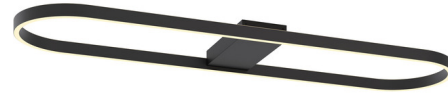

Lightology

lightology.com
866-954-4489
04-16-26

Project: _____
Company: _____
Location: _____ Fixture Type: _____
SPEC #: **AFX1173073**
Approved On: _____ Approved By: _____

Glo Semi Flush Ceiling Light By AFX

Description

Amp up the ambience in any interior setting with the Glo Semi Flush Ceiling Light. Uniquely designed, it has a long racetrack-shaped frame lined with integrated LEDs. An acrylic lens fitted in the metal frame diffuses the light evenly into a kitchen or office, or along a hallway.

Specifications

COLOR	N/A
BODY FINISH	Black
WATTAGE	40W
DIMMER	Low Voltage Electronic
DIMENSIONS	48"W x 2.5"H x 12"D
INTEGRATED LED MODULE	1 x LED/40W/120V LED
COUNTRY OF ORIGIN	China

Technical Information

LAMP LIFE	50000 hours
COLOR RENDERING	90 CRI
LAMP COLOR	3000K
LUMENS/WATT	66.88
LUMINOUS FLUX	2675 lumens

Shown in black

L   W   D
47-1/4"   11-3/4"   2"