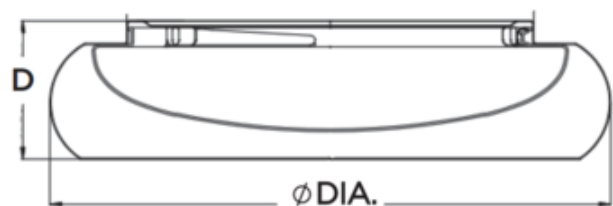

BRAND

AFX

DESCRIPTION

The Kayce Color Select Ceiling Light pairs a sleek, minimalist look with superior energy efficiency. The shade is a rounded steel ring encircling the acrylic diffuser, its interior finished in a metallic gold color to enhance the wash of LED light. Set the right lighting mood in your space by setting the color temperature to 2700K, 3000K, 3500K, 4000K, or 5000K. This fixture is the perfect bold accent for entryways, dining areas and bedrooms.

Shown in: Black

SHADE COLOR	N/A
BODY FINISH	Black
WATTAGE	15W
DIMMER	Low Voltage Electronic
DIMENSIONS	12"W x 4.3"H
INTEGRATED LED MODULE	
LAMP	1 x LED/15W/120V LED

Technical Information

LUMINOUS FLUX	877 lumens
LUMENS/WATT	58.47
LAMP COLOR	CCT Select
COLOR RENDERING	90 CRI

SPEC # AFX1173094

DIA.	D
12"	4-1/4"
15"	4-1/4"
19"	4-3/4"

COMPANY	PROJECT	FIXTURE TYPE	APPROVED BY	DATE