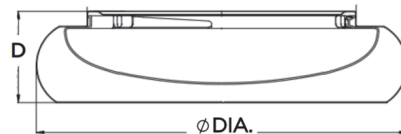

Shown in black

DIA.	D
12"	4-1/4"
15"	4-1/4"
19"	4-3/4"

Specifications

COLOR	N/A
BODY FINISH	Black
WATTAGE	15W
DIMMER	Low Voltage Electronic
DIMENSIONS	12"W x 4.3"H
INTEGRATED LED MODULE	1 x LED/15W/120V LED
COUNTRY OF ORIGIN	China