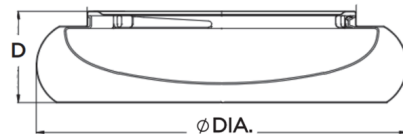

### Specifications

COLOR	N/A
BODY FINISH	Black
WATTAGE	15W
DIMMER	Low Voltage Electronic
DIMENSIONS	12"W x 4.3"H
INTEGRATED LED MODULE	1 x LED/15W/120V LED
COUNTRY OF ORIGIN	China

### Technical Information

LAMP LIFE	50000 hours
COLOR RENDERING	90 CRI
LAMP COLOR	CCT Select
LUMENS/WATT	58.47
LUMINOUS FLUX	877 lumens

Shown in black

DIA.	D
12"	4-1/4"
15"	4-1/4"
19"	4-3/4"

CLICK TO VIEW PRODUCT