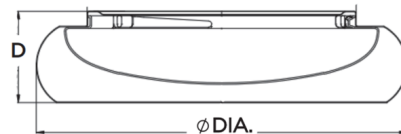

Shown in black

DIA.	D
12"	4-1/4"
15"	4-1/4"
19"	4-3/4"

Specifications

COLOR	N/A
BODY FINISH	Black
WATTAGE	26W
DIMMER	Low Voltage Electronic
DIMENSIONS	15"W x 4.1"H
INTEGRATED LED MODULE	1 x LED/26W/120V LED
COUNTRY OF ORIGIN	China