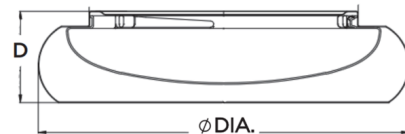

Specifications

COLOR	N/A
BODY FINISH	White
WATTAGE	35W
DIMMER	Low Voltage Electronic
DIMENSIONS	19"W x 4.7"H
INTEGRATED LED MODULE	1 x LED/35W/120V LED
COUNTRY OF ORIGIN	China

Technical Information

LAMP LIFE	50000 hours
COLOR RENDERING	90 CRI
LAMP COLOR	CCT Select
LUMENS/WATT	71.34
LUMINOUS FLUX	2497 lumens

Shown in white

DIA.	D
12"	4-1/4"
15"	4-1/4"
19"	4-3/4"

CLICK TO VIEW PRODUCT

Notes: