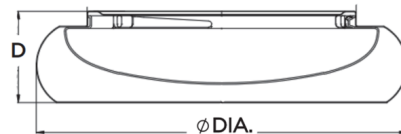

Specifications

COLOR	N/A
BODY FINISH	White
WATTAGE	35W
DIMMER	Low Voltage Electronic
DIMENSIONS	19"W x 4.7"H
INTEGRATED LED MODULE	1 x LED/35W/120V LED
COUNTRY OF ORIGIN	China

Technical Information

LAMP LIFE	50000 hours
COLOR RENDERING	90 CRI
LAMP COLOR	CCT Select
LUMENS/WATT	71.34
LUMINOUS FLUX	2497 lumens

Shown in white

DIA.	D
12"	4-1/4"
15"	4-1/4"
19"	4-3/4"

CLICK TO VIEW PRODUCT

Notes: