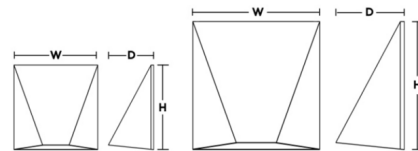

Specifications

COLOR	N/A
BODY FINISH	Black
WATTAGE	9W
DIMMER	Not Dimmable
DIMENSIONS	4.75"W x 4.75"H x 2.75"D
INTEGRATED LED MODULE	1 x LED/9W/120V LED
COUNTRY OF ORIGIN	China

Technical Information

LAMP LIFE	50000 hours
COLOR RENDERING	90 CRI
LAMP COLOR	CCT Select
LUMENS/WATT	55.56
LUMINOUS FLUX	500 lumens

Shown in black

H	W	D
4-3/4"	4-3/4"	2-3/4"
7-3/4"	7-3/4"	3-1/2"

CLICK TO VIEW PRODUCT

Notes: