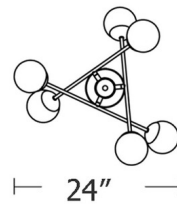

CLICK TO VIEW PRODUCT

Notes: