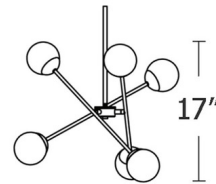

CLICK TO VIEW PRODUCT

Notes: