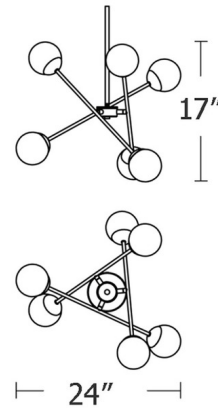

CLICK TO VIEW PRODUCT

Notes: