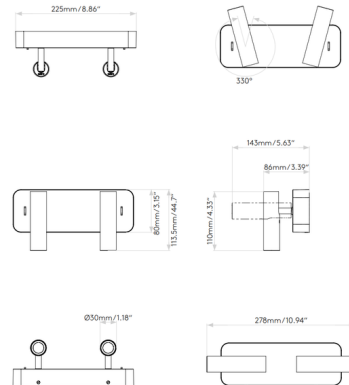

Shown in bronze / bronze