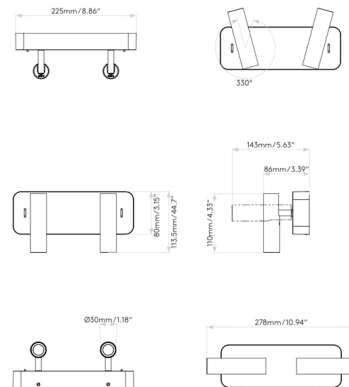

Shown in bronze / bronze