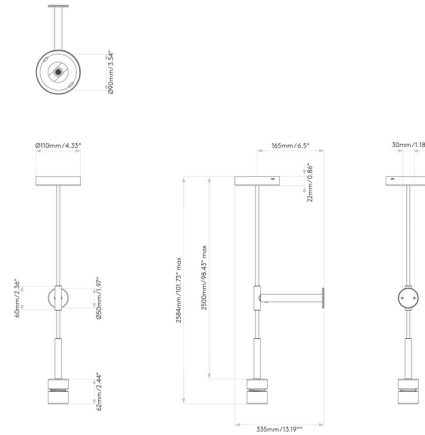

### Specifications

COLOR . . . . . N/A  
BODY FINISH . . . . . Matte Black  
WATTAGE . . . . . 12W  
DIMMER . . . . . Standard 120V  
DIMENSIONS . . . . . 4.33"W x 101.73"H x 13.19"D  
BULB NOT INCLUDED . . . . . 1 x G25/Medium (E26)/120V LED  
OTHER BULB OPTIONS . . . . . 1 x A19/Medium (E26)/120V LED  
1 x G40/Medium (E26)/120V LED  
COUNTRY OF ORIGIN . . . . . China

### Technical Information

PRODUCT DIMENSIONS . . . . . Canopy: 4.3" diameter

Shown in matte black

CLICK TO VIEW PRODUCT

Notes: