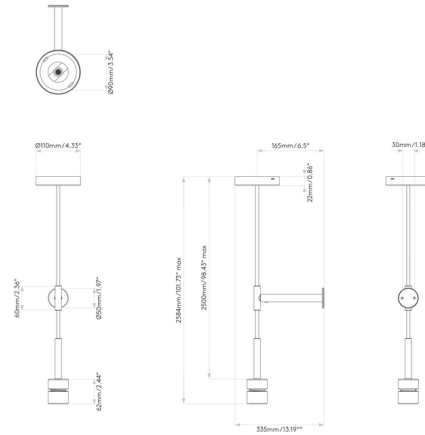

Shown in bronze

CLICK TO VIEW PRODUCT

Notes: