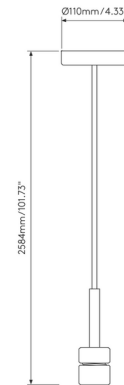

### Specifications

COLOR	N/A
BODY FINISH	Bronze
WATTAGE	12W
DIMMER	Low Voltage Electronic
DIMENSIONS	4.33"W x 101.73"H x 4.33"D
BULB NOT INCLUDED	1 x G25/Medium (E26)/12W/120V LED
OTHER BULB OPTIONS	1 x A19/Medium (E26)/120V LED 1 x G40/Medium (E26)/120V LED
COUNTRY OF ORIGIN	China