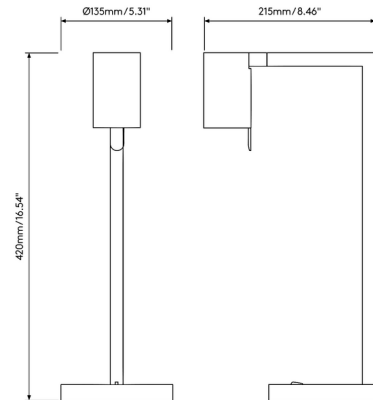

Shown in bronze