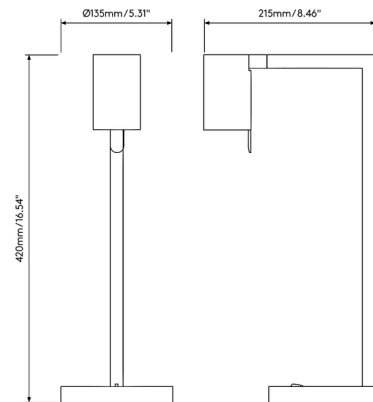

Shown in bronze