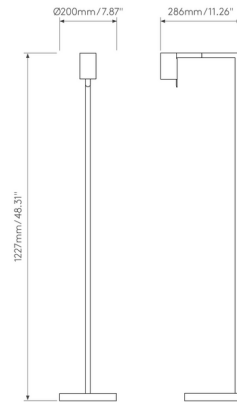

Description

With its slender geometric proportions, the stylish, functional Ascoli Desk Lamp comes into its own as a desk companion. A convenient handle on the head and smoothly pivoting robust knuckle joint allow easy adjustment of light direction. The head tilts 90 degrees and rotates 330 degrees. Bright, even illumination shines out, while the back of the head is open to let heat out. Crafted from durable steel, the Ascoli is available in subtle finishes that beautifully complement any decor. This lamp is the perfect free-standing task light for an office or reading nook. On/off switch on cord.

Specifications

COLOR	N/A
BODY FINISH	Bronze
WATTAGE	6W
DIMMER	N/A
DIMENSIONS	7.87"W x 48.31"H x 11.26"D
BULB NOT INCLUDED	1 x MR16/GU10/6W/120V LED
OTHER BULB OPTIONS	1 x MR16/GU10/20W/120V Halogen
COUNTRY OF ORIGIN	China