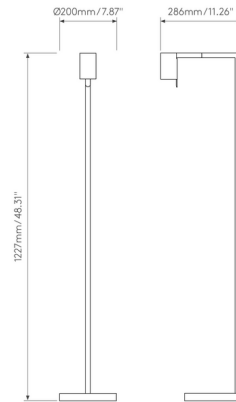

Description

With its slender geometric proportions, the stylish, functional Ascoli Desk Lamp comes into its own as a desk companion. A convenient handle on the head and smoothly pivoting robust knuckle joint allow easy adjustment of light direction. The head tilts 90 degrees and rotates 330 degrees. Bright, even illumination shines out, while the back of the head is open to let heat out. Crafted from durable steel, the Ascoli is available in subtle finishes that beautifully complement any decor. This lamp is the perfect free-standing task light for an office or reading nook. On/off switch on cord.

Shown in matte nickel

Specifications

COLOR	N/A
BODY FINISH	Matte Nickel
WATTAGE	6W
DIMMER	N/A
DIMENSIONS	7.87"W x 48.31"H x 11.26"D
BULB NOT INCLUDED	1 x MR16/GU10/6W/120V LED
OTHER BULB OPTIONS	1 x MR16/GU10/20W/120V Halogen
COUNTRY OF ORIGIN	China