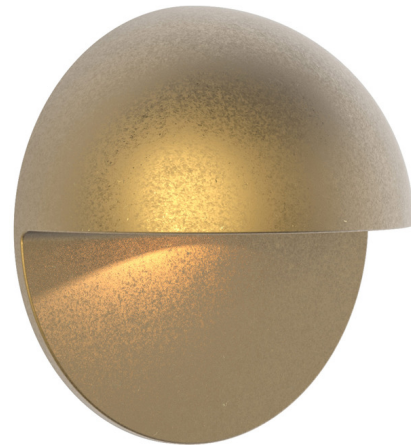

Lightology

lightology.com
866-954-4489
06-09-26

Project: _____

Company: _____

Location: _____ Fixture Type: _____

SPEC #: **AST1173159**

Approved On: _____ Approved By: _____

Tivola Recessed Wall Marker Light By Astro Lighting

Description

The Tivola Recessed Wall Marker Light is simple yet stylish, a contemporary light for illuminating driveways, footpaths, garden steps and other outdoor pathways. NOTE: Required LED driver sold separately. It is recommended using Astro Lighting's US website Driver Calculator Tool for determining recommended driver based on number of fixtures. Dimmer type dependent on driver selected.

Shown in antique brass

Specifications

COLOR	N/A
BODY FINISH	Antique Brass
WATTAGE	2W
DIMMER	Dimmable
DIMENSIONS	3.15"W x 3.15"H x 1.58"D
INTEGRATED LED MODULE	1 x LED/2W/12V LED
COUNTRY OF ORIGIN	China

Technical Information

LAMP LIFE	60000 hours
COLOR RENDERING	90 CRI
LAMP COLOR	3000K
LUMENS/WATT	65.00
LUMINOUS FLUX	130 lumens

CLICK TO VIEW PRODUCT

Notes: