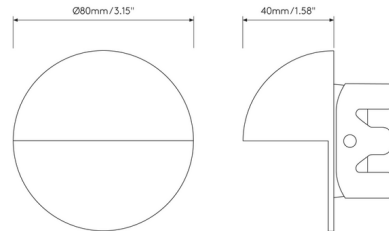

Shown in antique brass

Specifications

COLOR	N/A
BODY FINISH	Antique Brass
WATTAGE	2W
DIMMER	Dimmable
DIMENSIONS	3.15"W x 3.15"H x 1.58"D
INTEGRATED LED MODULE	1 x LED/2W/12V LED
COUNTRY OF ORIGIN	China

Technical Information