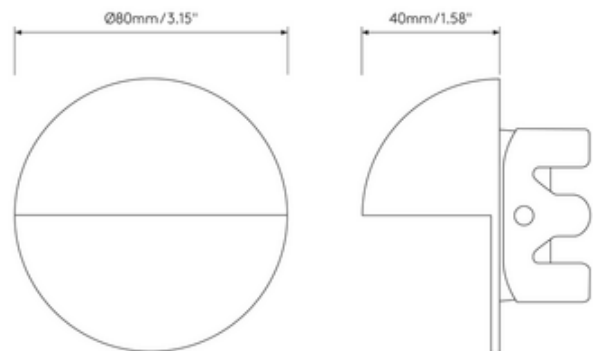

COMPANY	PROJECT	FIXTURE TYPE	APPROVED BY	DATE