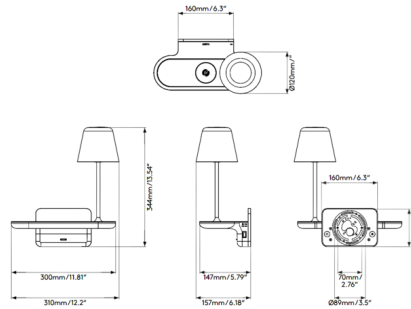

Description

Combining a wall-mounted bedside lamp with a wireless charging station for smart phones, the Ito Wall Sconce is the perfect multi-functional lighting solution for your space. Its silicone and die-cast aluminum construction with matte finish offers a chic, contemporary look that complements modern interior styles. Devices can be charged using the wireless charging tray or the USB port on the side. For flexibility, the light with shade can be positioned on the right or left during installation. On/off rocker switch on base.

Shown in matte black / matte black

Specifications

COLOR Matte Black
BODY FINISH Matte Black
WATTAGE 3W
DIMMER N/A
DIMENSIONS 12.2"W x 13.54"H x 6.18"D
BULB NOT INCLUDED 1 x JCD/G9/3W/120V LED
COUNTRY OF ORIGIN China